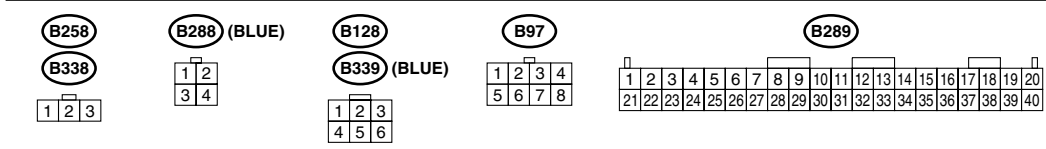

DRIVER'S CONTROL CENTER DIFFERENTIAL CONTROL SYSTEM

WIRING SYSTEM

48.Driver's Control Center Differential Control System

A: SCHEMATIC

WI-02821

DRIVER'S CONTROL CENTER DIFFERENTIAL CONTROL SYSTEM

WIRING SYSTEM